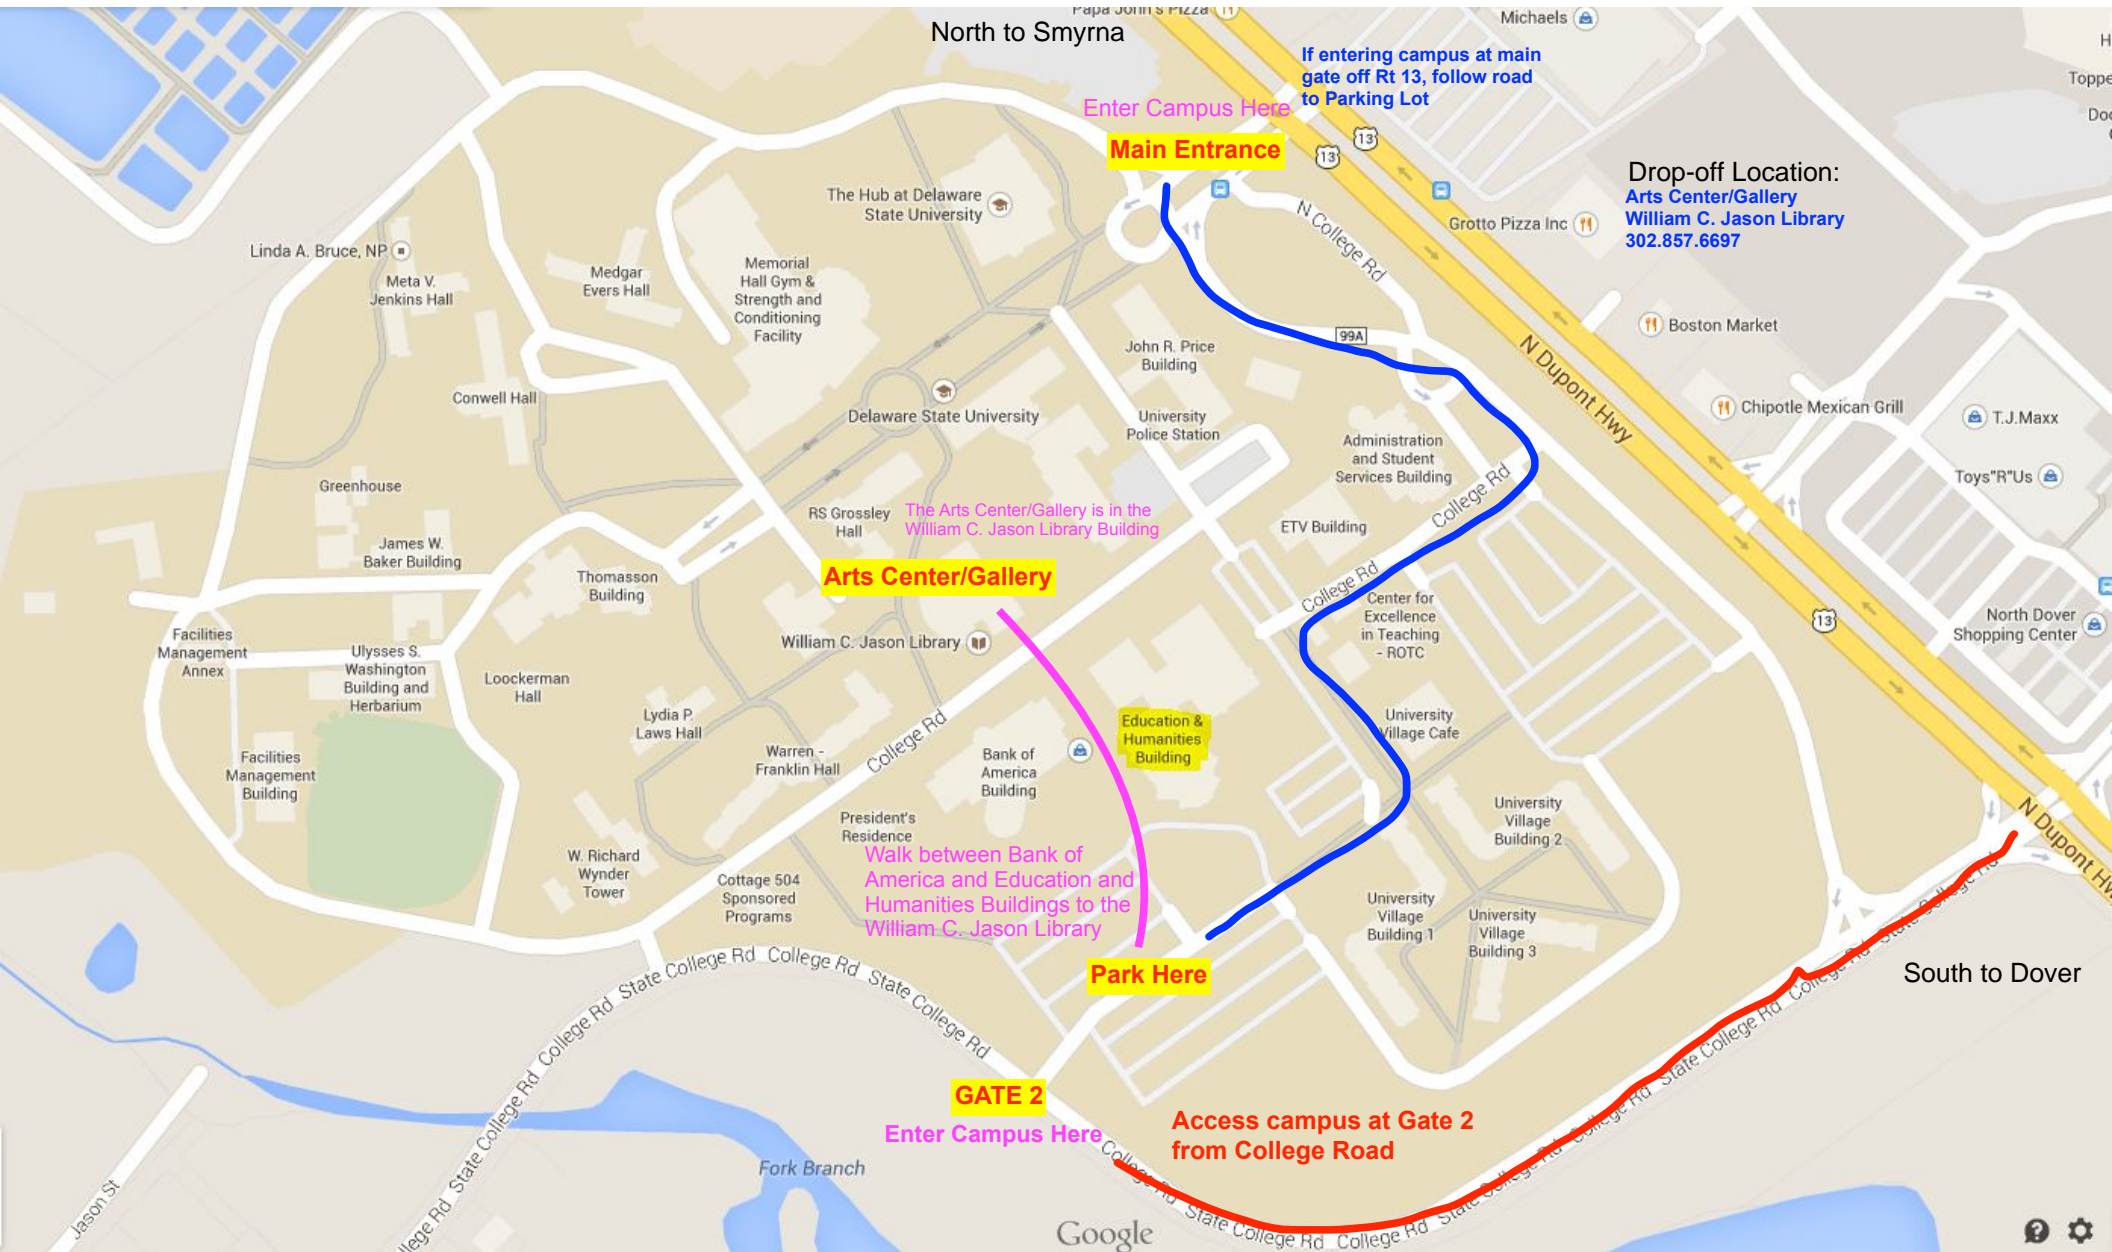

### Visitor Information

Delaware State University is located north of Dover at 1200 N. Dupont Hwy., across the highway from the Dover Mall and Dover Downs.

To access the Arts Center/Gallery follow the **PINK** line on the map. The gallery is just within the main entrance of the Library.

**Note: Gate 2 may be closed at the discretion of the University**

**Artwork Drop-off** – February 8 - 13, 2022 / **Artwork Pick-up** – March 15 - 19, 2022

#### Hours

Monday – Closed to public

Tuesday – 10:00am-6:00pm

Wednesday-Friday – 10:00am-4:00pm

Saturday (3/5 and 3/12) – 12:00-4:00 pm

Sunday (3/13) – 12:00-4:00pm

*(All dates are subject to change. Please call the Gallery in the event of inclement weather.)*

# Delaware State University Campus Map

Visitors can enter at Main Entrance or Gate 2  
Park in Lot 16, general parking  
Walk to Arts Center/Gallery (located in the William C. Jason Library Building)