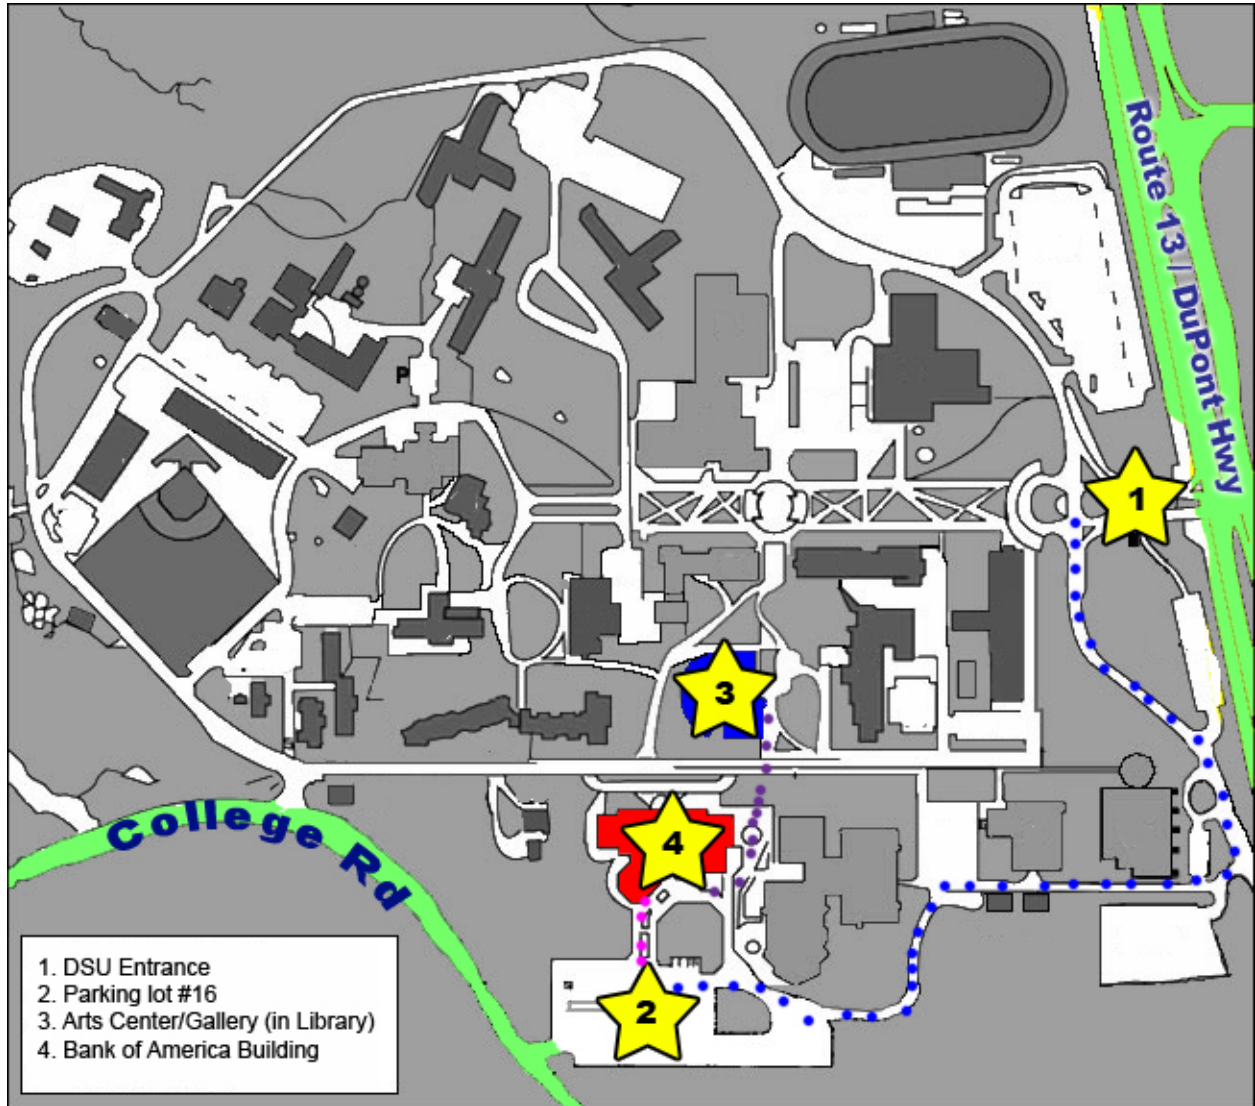

The 11th Annual Delaware State Employee Art Exhibition & Awards Reception

Visitor Information

Delaware State University is located in north Dover directly on Route 13 and bordering College Road. It is across the highway from the Dover Mall and Dover Downs.

Parking

Upon entering the campus, inform security (**Star 1** on the map) that you are attending the National Arts Program Exhibition at the Arts Center/Gallery. For quick drop-off or pick-up of artwork, you may enter directly into lot 16 from College Rd.

Artwork Drop-off – February 8 - 13, 2022 / **Artwork Pick-up** – March 14 - 19, 2022

Gallery Exhibition - February 21 - March 14, 2022

To access the Arts Center/Gallery (**Star 3** on the map) follow the **PURPLE** dots on the map. The gallery is just within the Main Entrance of the Library.

For the Awards Ceremony and Reception, follow the **PINK** dots on the map to the Bank of America Building (**Star 4** on the map).

(All dates are subject to change)

[map on next page]

North

South