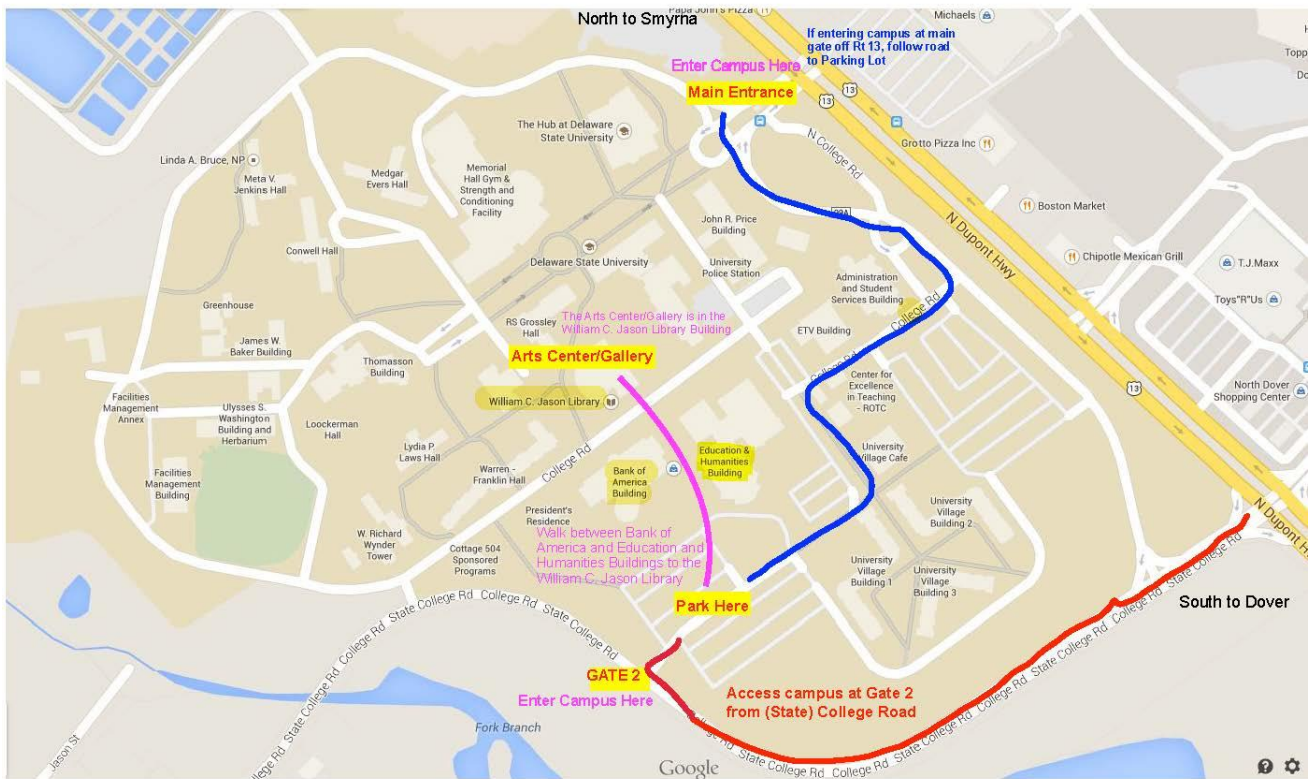

To walk from the parking lot to the Arts Center/Gallery, follow the **PINK** line on the map. The gallery is just within the main entrance of the Library.

Note: Gate 2 may be closed at the discretion of the University

Artwork Drop-off: February 12 - 17, 2024/**Artwork Pick-up:** March 23 - 28, and April 2, 2024

Gallery Exhibition - February 27 - March 22, 2024

Hours:

Monday – Closed to public

Tuesday – 10:00am-4:00pm

Wednesday – 10:00am-6:00pm

Thursday, Friday – 10:00am-4:00pm

Saturday (3/2 and 3/9) – 12:00-4:00 pm

Sunday (3/10) – 12:00-4:00pm

(All dates are subject to change. Please call the Gallery in the event of inclement weather.)

Delaware State University Campus Map

Visitors can enter at Main Entrance or Gate 2

Park in Lot 16, general parking

Walk to Arts Center/Gallery (located in the William C. Jason Library Building)