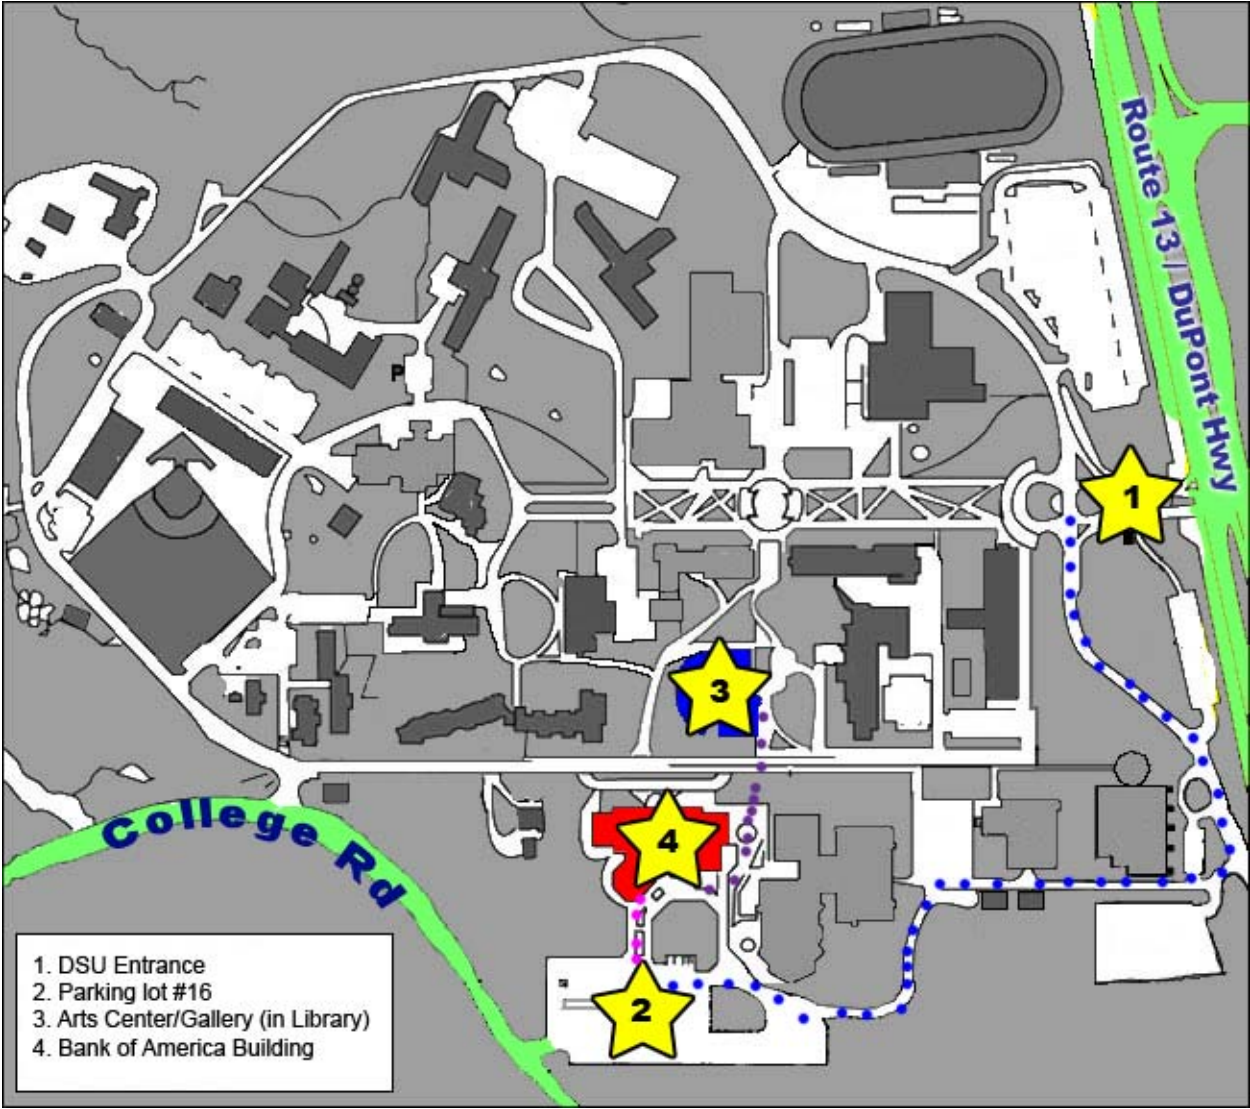

The 7th Annual Delaware State Employee Art Exhibition & Awards Reception

Visitor Information

Delaware State University is located in north Dover directly on Route 13 and bordering College Road. It is across the highway from the Dover Mall and Dover International Speedway.

Artwork Drop-off – February 12 - 17, 2018 / **Artwork Pick-up** – March 19 - 24, 2018

Gallery Exhibition - February 26 - March 19, 2018

To access the Arts Center/Gallery (**Star 3** on the map) follow the **PURPLE** dots on the map. The gallery is just within the Main Entrance of the Library.

For the Awards Ceremony and Reception, follow the **PINK** dots on the map to the Bank of America Building (**Star 4** on the map).

(All dates are subject to change)

[map on next page]

Please note: Entrances to DSU from College Road may be closed on Saturday.

North

South