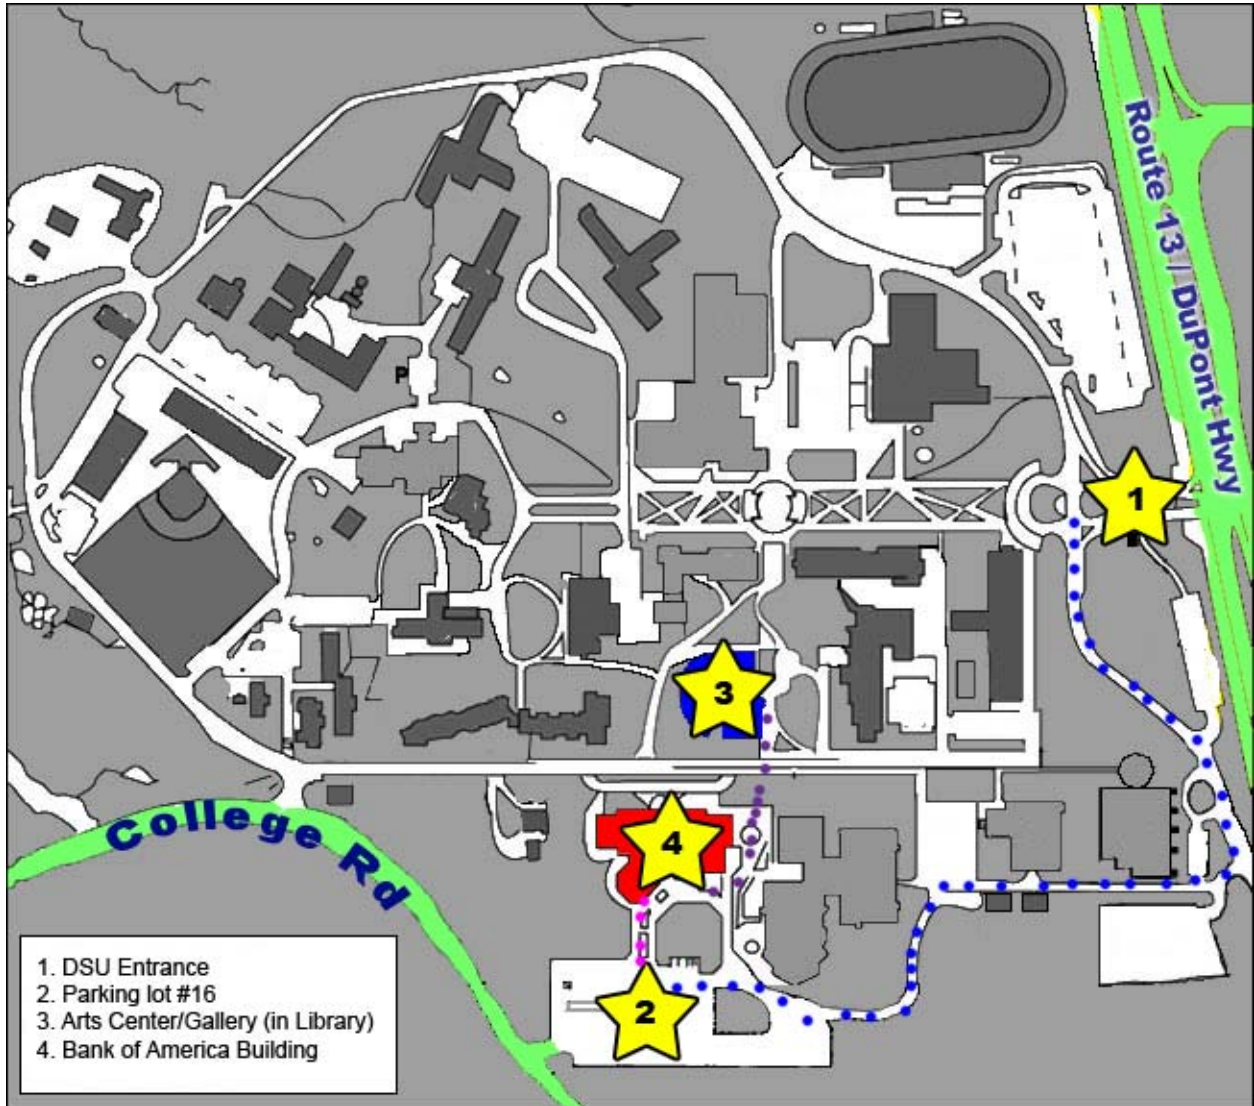

Parking

Upon entering the campus, inform security (**Star 1** on the map) that you are attending the National Arts Program Exhibition at the Arts Center/Gallery. For quick drop-off or pick-up of artwork, you may enter directly into lot 16 from College Rd.

Artwork Drop-off – February 11 - 16, 2019 / **Artwork Pick-up** – March 18 - 23, 2019

Gallery Exhibition - February 25 - March 18, 2019

To access the Arts Center/Gallery (**Star 3** on the map) follow the **PURPLE** dots on the map. The gallery is just within the Main Entrance of the Library.

Hours – Mon, Tues, Thurs, Fri, 9:00 am – 3:00 pm; Wed 9:00 am – 6:00 pm;

Sat, (3/2 and 3/9) 12:00 – 4:00 pm

Awards Ceremony and Reception – Sunday, March 17, 2019, 1:00-3:00 pm

The exhibit will be open for viewing and the Awards Ceremony and Reception will be held next door in the first floor auditorium of the Bank of America Building.

For the Awards Ceremony and Reception, follow the **PINK** dots on the map to the Bank of America Building (**Star 4** on the map).

(All dates are subject to change)

[map on next page]

North

South